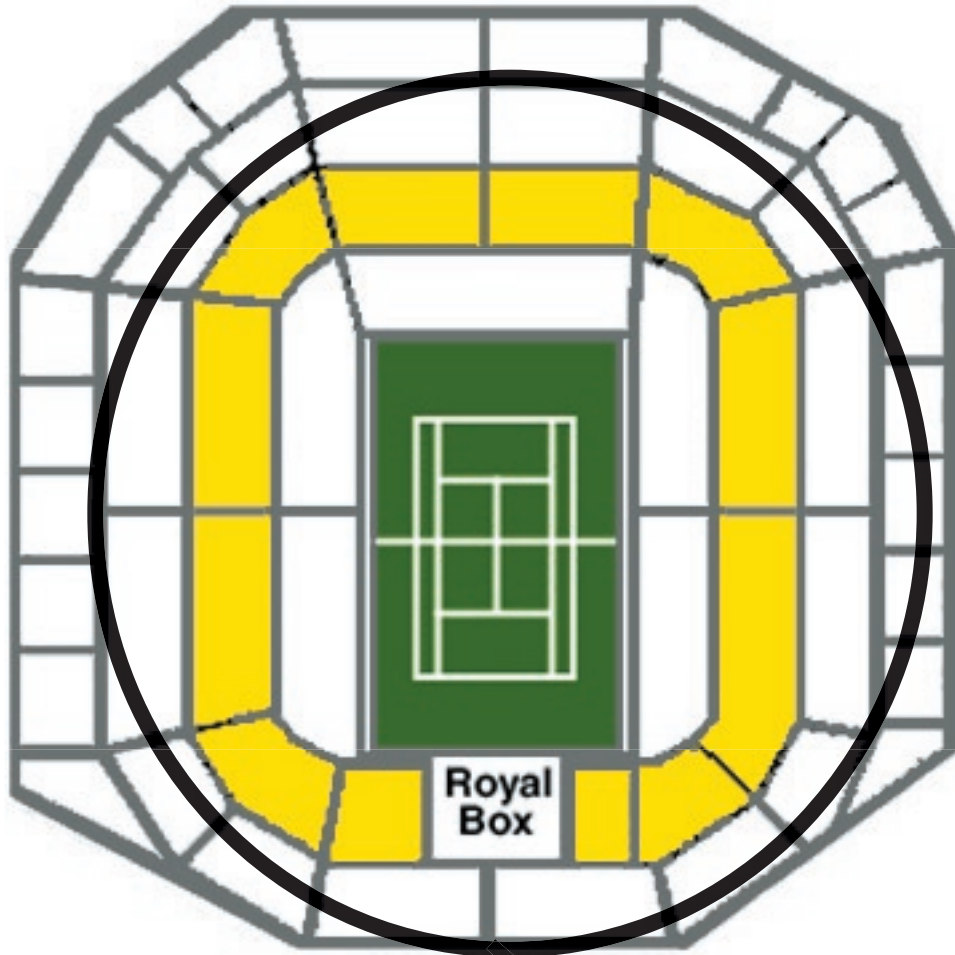

Wimbledon

Seat Location Map

Royal
Box

 Wimbledon Debenture Seating

Seats are subject to change

STEVE FURGAL'S
INTERNATIONAL
TENNIS TOURS, INC

www.tours4tennis.com | Toll-Free (800) 258-3664 or (858) 675-3555 | Email: info@tours4tennis.com